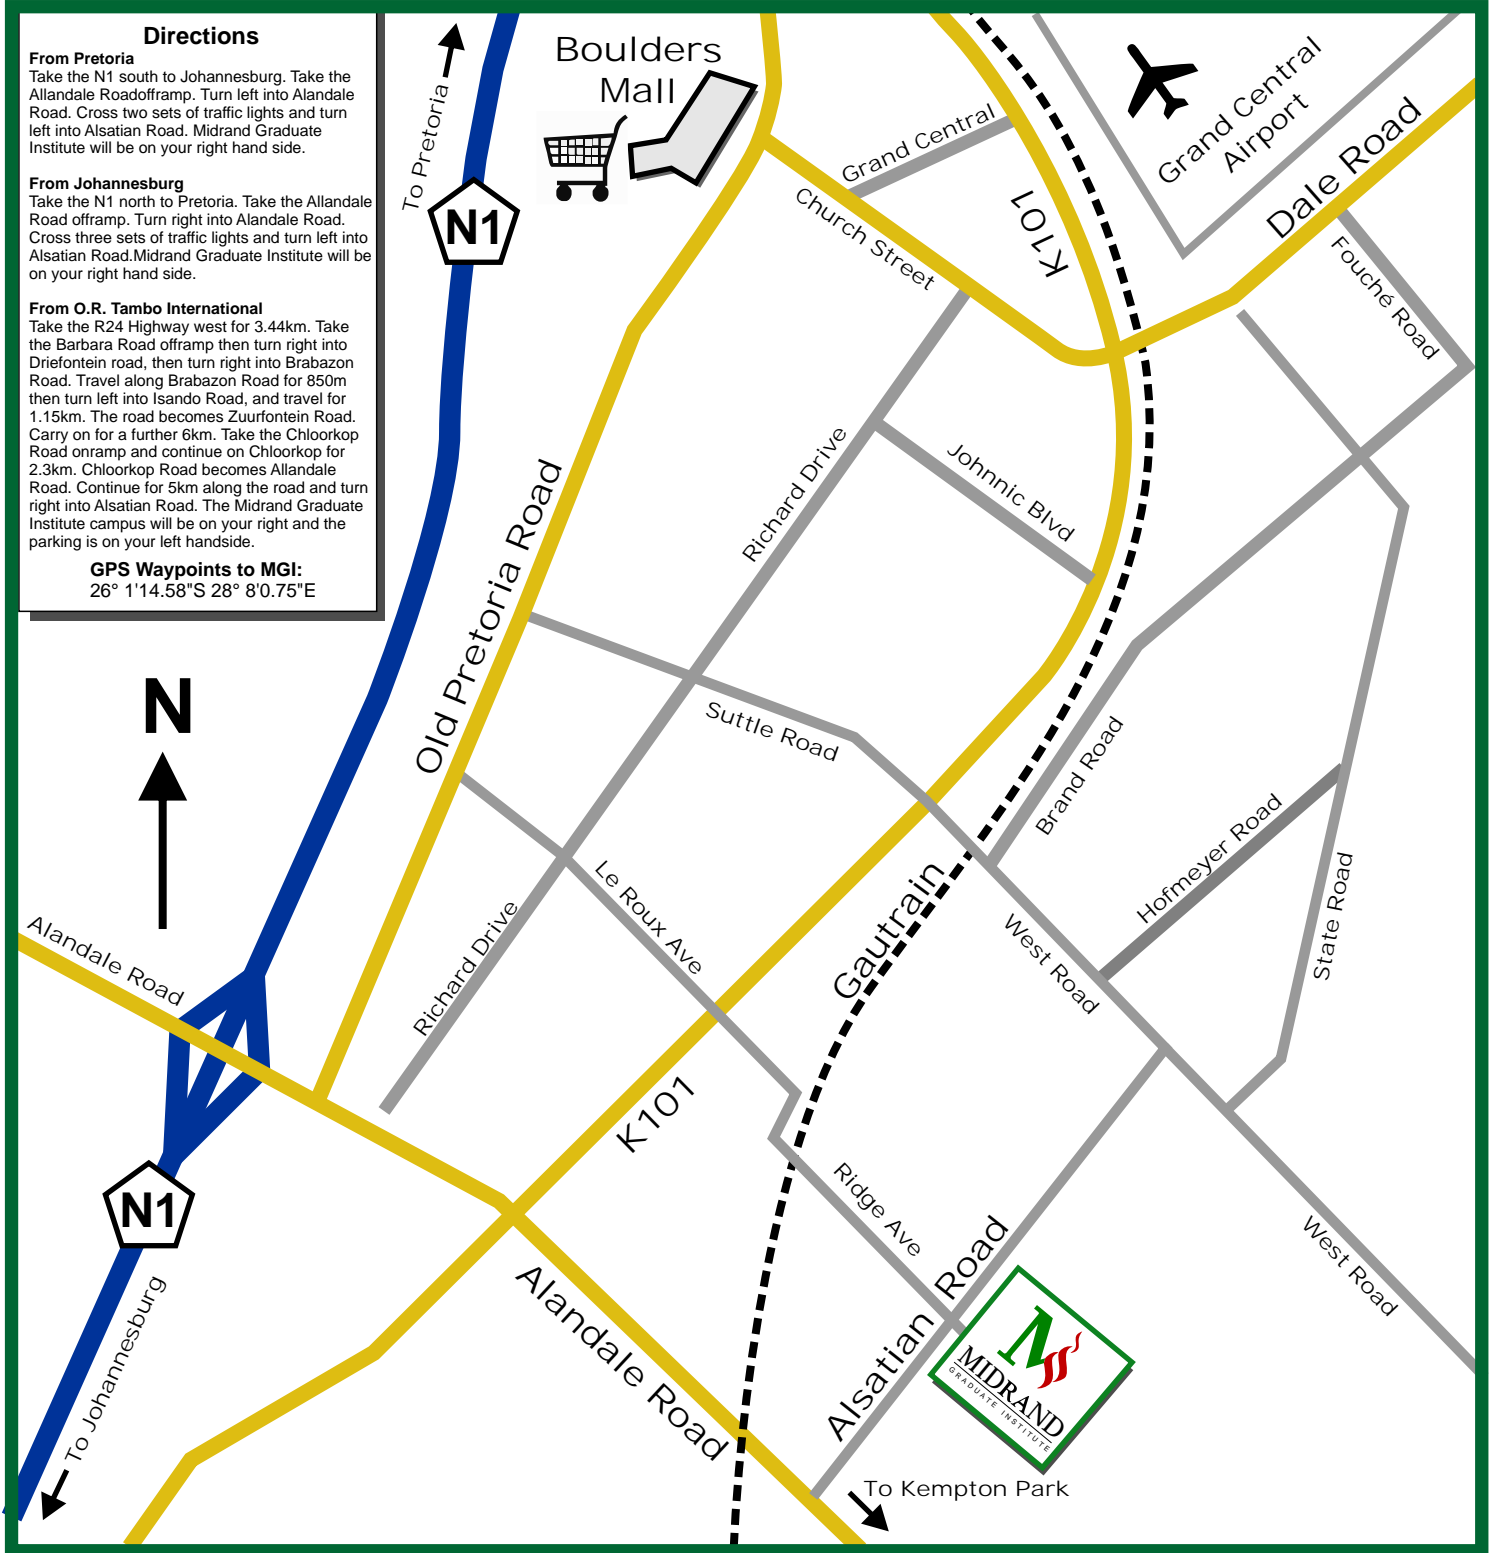

Directions

From Pretoria

Take the N1 south to Johannesburg. Take the Allandale Road offramp. Turn left into Allandale Road. Cross two sets of traffic lights and turn left into Alsatian Road. Midrand Graduate Institute will be on your right hand side.

From Johannesburg

Take the N1 north to Pretoria. Take the Allandale Road offramp. Turn right into Allandale Road. Cross three sets of traffic lights and turn left into Alsatian Road. Midrand Graduate Institute will be on your right hand side.

From O.R. Tambo International

Take the R24 Highway west for 3.44km. Take the Barbara Road offramp then turn right into Driefontein road, then turn right into Brabazon Road. Travel along Brabazon Road for 850m then turn left into Isando Road, and travel for 1.15km. The road becomes Zuurfontein Road. Carry on for a further 6km. Take the Chloorkop Road onramp and continue on Chloorkop for 2.3km. Chloorkop Road becomes Allandale Road. Continue for 5km along the road and turn right into Alsatian Road. The Midrand Graduate Institute campus will be on your right and the parking is on your left handside.

GPS Waypoints to MGI:

26° 1'14.58"S 28° 8'0.75"E

Items in the 3D viewer

© 2009 Europa Techno
© 2009 Google
© 2009 Tele Atlas
Image © 2009 DigitalGlobe

Imagery Date: May 2, 2007

26°00'34.87" S 28°08'17.47" E